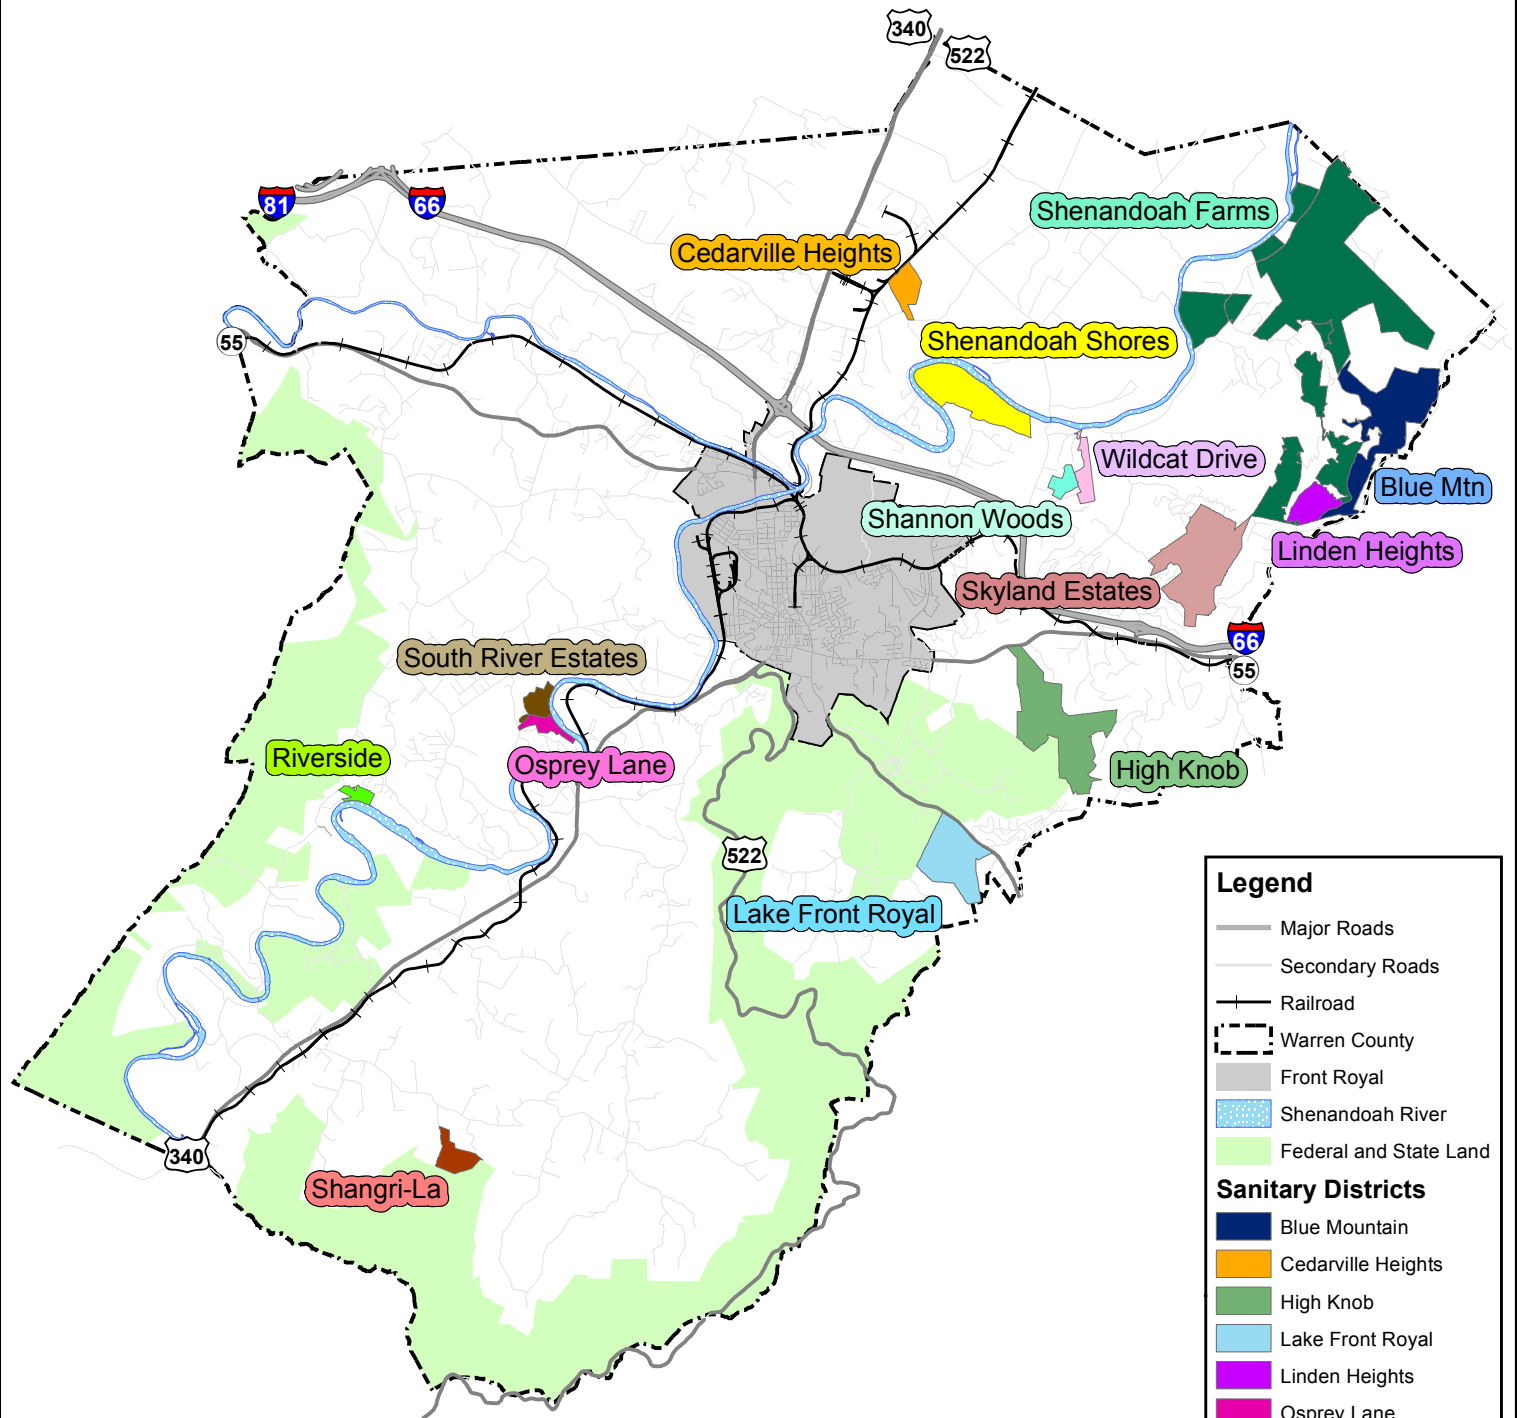

Warren County Sanitary Districts

2020

Legend

- Major Roads
- Secondary Roads
- Railroad
- Warren County
- Front Royal
- Shenandoah River
- Federal and State Land

Sanitary Districts

- Blue Mountain
- Cedarville Heights
- High Knob
- Lake Front Royal
- Linden Heights
- Osprey Lane
- Riverside
- Shangri-La
- Shannon Woods
- Shenandoah Farms
- Shenandoah Shores
- Skyland Estates
- South River Estates
- Wildcat Drive